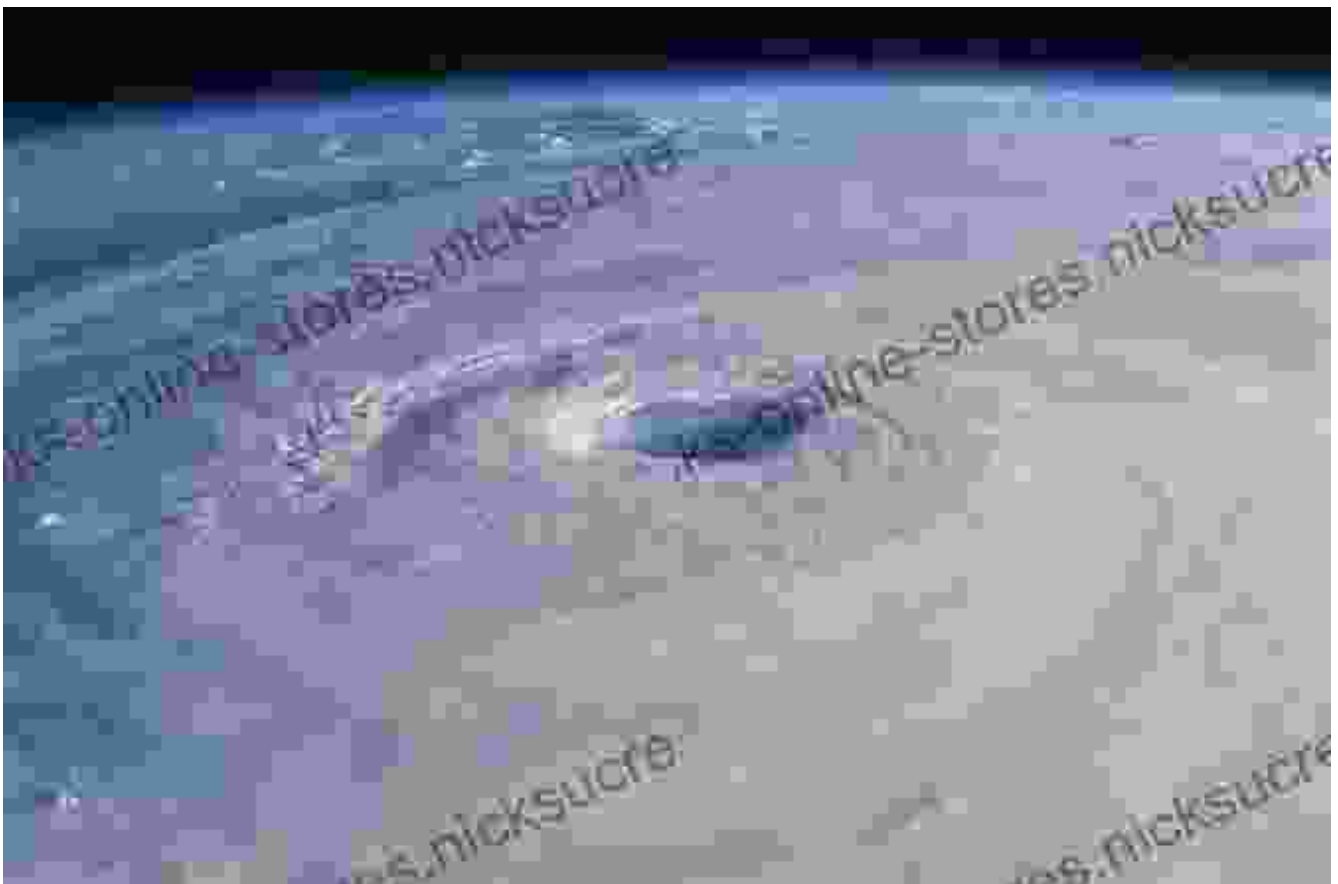

the course of battles, testing the limits of adventurers, and adding an element of unpredictable excitement to the world.

The calm seas may suddenly transform into a tempestuous maelstrom, testing the mettle of even the most seasoned sailors. Cyclones, with their swirling vortexes, become formidable foes, challenging the very fabric of the world. Thunderstorms, accompanied by deafening claps and blinding bolts of lightning, illuminate the sky with a primal fury.

Sky Islands: Enigmatic Floating Wonders

Soaring high above the clouds, the sky islands of One Piece are ethereal havens, each with its own unique culture, history, and mysteries. Skypiea, the City of God, clings to the back of a colossal serpent, its lush greenery and ancient ruins inviting exploration and adventure. Upper Yard, a land