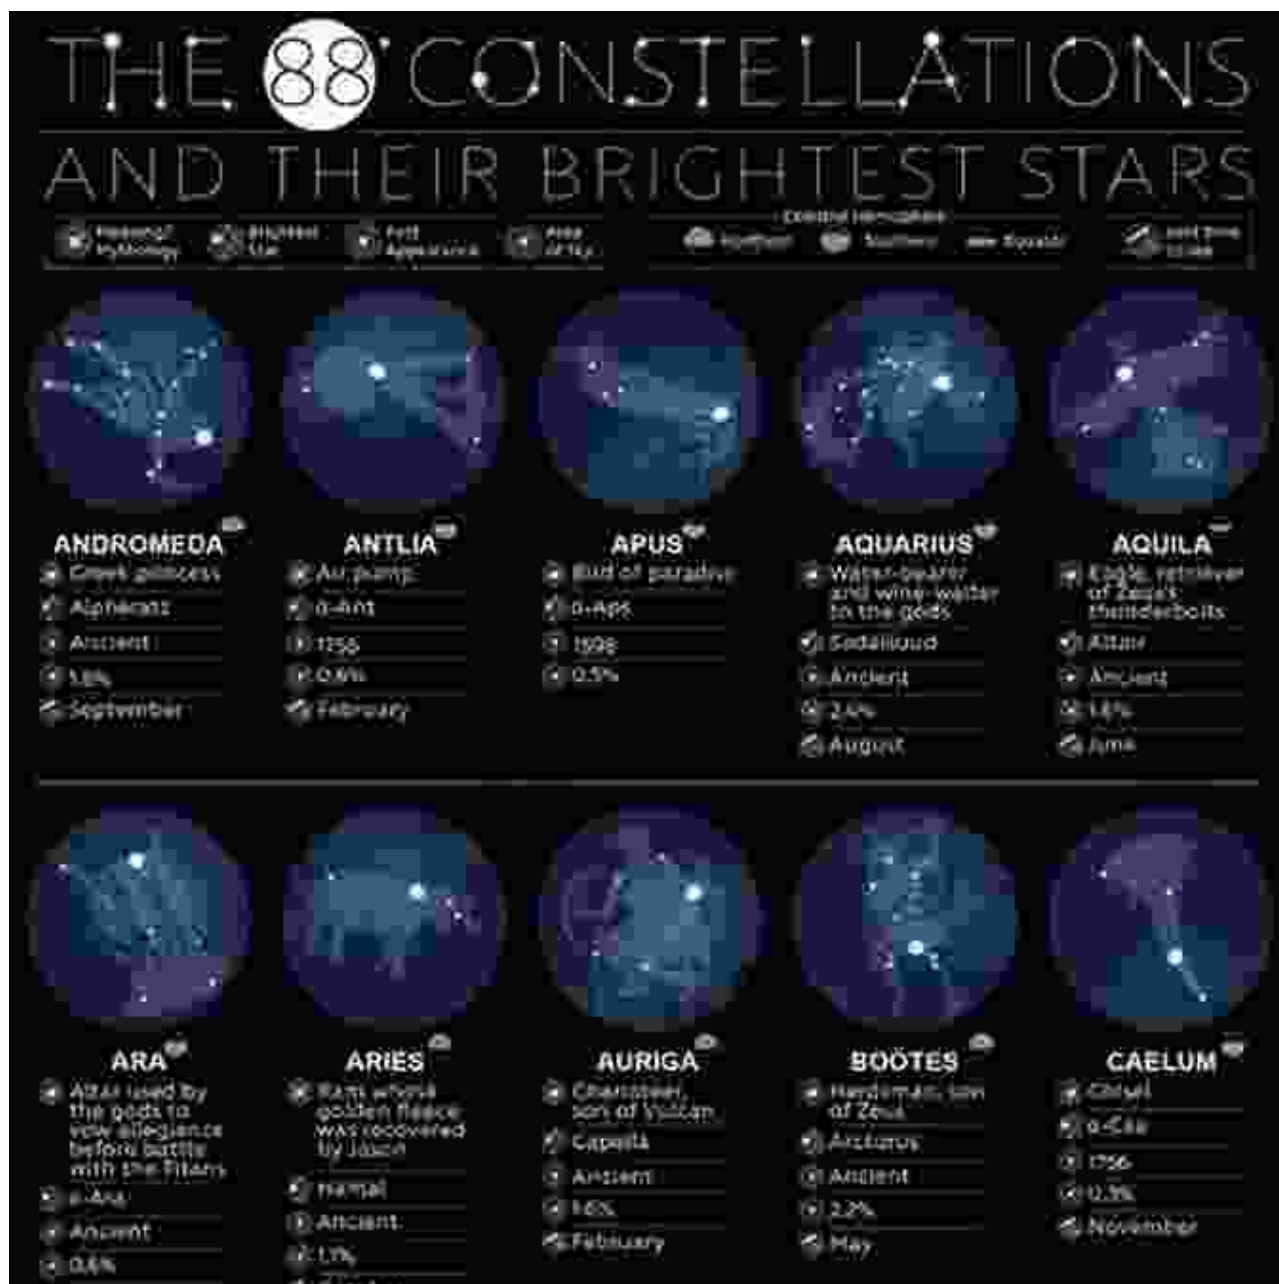

# Unveiling the Celestial Wonder: A Comprehensive Guide to the Sky in One Piece

Prepare to set sail towards the boundless horizon of the sky in One Piece, a world teeming with adventure, mystery, and countless wonders. The sky in this captivating universe is not merely a vast expanse but a realm of its own, holding secrets that have intrigued and inspired fans for decades. Embark on a journey through the celestial tapestry of One Piece, where clouds dance with ethereal grace, weather phenomena unleash their untamed fury, and celestial bodies illuminate the path of brave adventurers.

## Celestial Bodies: Guiding Lights in the Vastness

The celestial bodies in One Piece play a pivotal role in guiding the course of the narrative, serving as navigational beacons for intrepid sailors and celestial omens that shape the destiny of the world. The sun, a celestial giant radiating warmth and light, marks the passage of time and casts an ethereal glow upon the vast seas. The moon, its enigmatic companion,

waxes and wanes, influencing the tides and revealing glimpses of the celestial realm.

Beyond the sun and moon, the stars of One Piece form intricate constellations that hold immense significance. The North Star, a celestial landmark, guides lost souls towards the safety of land. The Southern

Cross, a celestial crossroads, marks the entrance to the Grand Line, a treacherous sea teeming with both peril and opportunity.